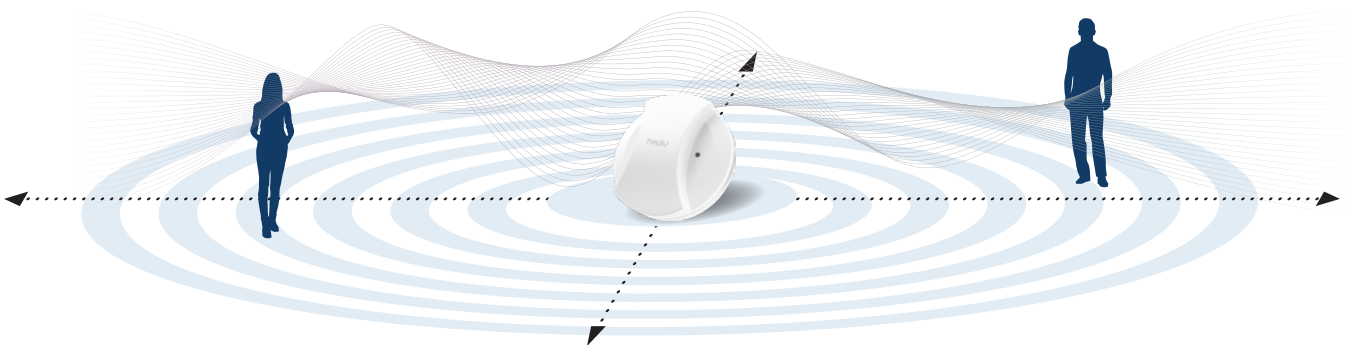

MagHealy Atmosphere Influencing Space

Simply place your MagHealy device on your desk to experience a harmonious productive atmosphere. Enhance meetings with a good feeling for everyone in the room.

This module uses Quantum Analyzed Frequencies (QAF) with a pulsating magnetic field to harmonize your surrounding space.

It includes 24 programs¹ that are designed to support you to feel good while performing your daily activities.

WELLNESS TIP

Feel the encouraging power of the Atmosphere programs for enhanced creativity, concentration, relaxation and much more.

1) The frequencies, duration, frequency, intensity and naming of the programs are based on the practical experience of the experts who created them. They have not been confirmed by independent studies.

For the Mind, Body and Environment

MagHealy's pulsation reaches up to 3 meters and extends even further through resonance. This allows you to enjoy magnetic field applications within your entire surroundings.