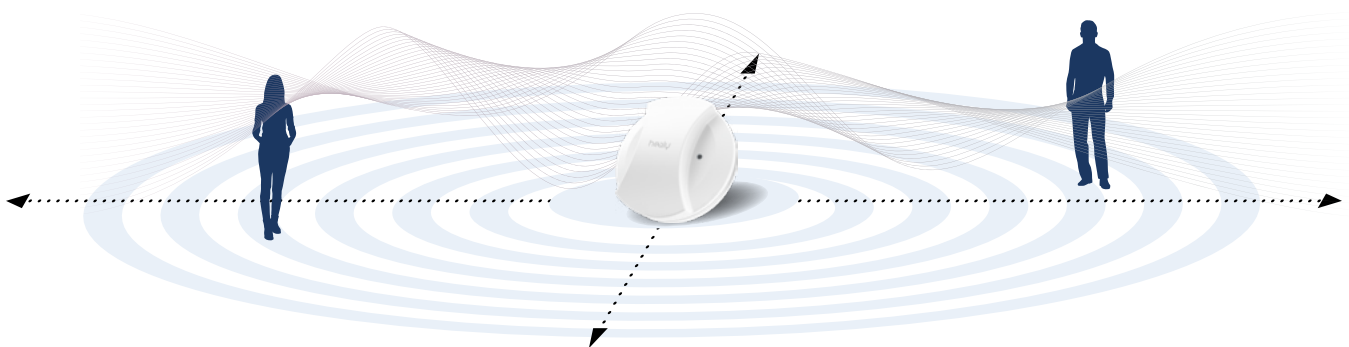

Effective on the Mind, Body and Environment

MagHealy's pulsation covers a diameter of up to 3 meters and extends even further through resonance. This allows you to enjoy the benefits of magnetic field applications within your entire surroundings.